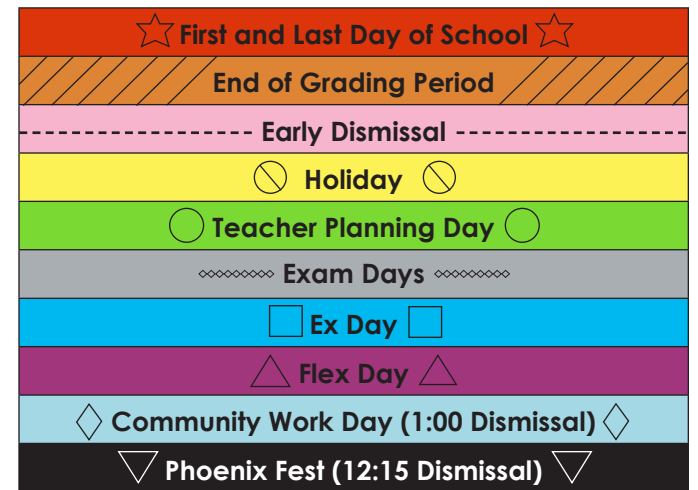

NOVEMBER

- 10 PreACT (12:35 dismissal)
- 11 Veterans Day (No School)
- 23-25 Thanksgiving Break (No School)

DECEMBER

- 19 Winter Break begins

JANUARY

- 2 Teacher Planning Day (No School)
- 3 School resumes
- 16 MLK, Jr. Day (No School)

FEBRUARY

- 20 President's Day (No School)
- 21 Holiday (No School)

MARCH

- 7 ACT (Early Dismissal)
- 13 Holiday (No School)

APRIL

- 3-7 Spring Break (No School)
- 10 Teacher Planning Day (No School)
- 11 School resumes
- 28 Teacher Planning Day (No School)

MAY

- 29 Memorial Day (No School)

JUNE

- 3 Graduation, Meymandi Concert Hall, Duke Energy Center for the Performing Arts, 4 pm
- 6 Last Day of School
- 7-8 Teacher Planning Day (No School)

Additional dates to be added.

***In case of an emergency situation, remote instruction days may be used for make-up days.**

July 2022

S	M	T	W	T	F	S
					1	2
3	4	5	6	7	8	9
10	11	12	13	14	15	16
17	18	19	20	21	22	23
24	25	26	27	28	29	30
31						