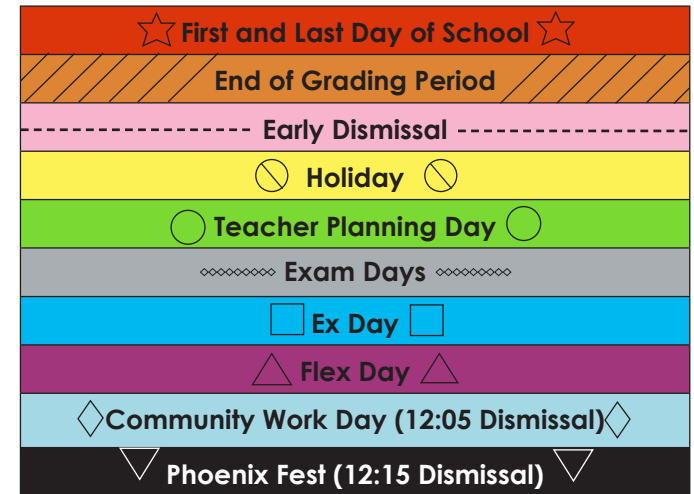

ANNUAL CALENDAR 2021-2022

AUGUST

5,6,7 Teacher Planning Days
10 First Day of School

SEPTEMBER

6 Labor Day (No school)

OCTOBER

14-15 Fall Break

NOVEMBER

11 Veterans Day (No school)
24-26 Thanksgiving Break

DECEMBER

14-16 Exams
17 Exam Make-ups
20 Winter Break begins

JANUARY

4 School resumes
17 Martin Luther King, Jr. Day (No school)

FEBRUARY

21 President's Day (No school)

*In case of an emergency situation, remote instruction days may be used for make-up days.

MARCH

21-22 Holidays (No school)

APRIL

11-15 Spring Break
19 School resumes

MAY

26, 27 Exams
30 Memorial Day (No school)
31 Exams

JUNE

1-6 Exams
4 Graduation, Meymandi Concert Hall
7 Make-up Exams
Last Day of School

October 2021

S	M	T	W	T	F	S
					1	2
3	4	5	6	7	8	9
10	11	12	13	14	15	16
17	18	19	20	21	22	23
24	25	26	27	28	29	30
31						

November 2021

S	M	T	W	T	F	S
	1	2	3	4	5	6
7	8	9	10	11	12	13
14	15	16	17	18	19	20
21	22	23	24	25	26	27
28	29	30				

December 2021

S	M	T	W	T	F	S
			1	2	3	4
5	6	7	8	9	10	11
12	13	14	15	16	17	18
19	20	21	22	23	24	25
26	27	28	29	30	31	

January 2022

S	M	T	W	T	F	S
						1
2	3	4	5	6	7	8
9	10	11	12	13	14	15
16	17	18	19	20	21	22
23	24	25	26	27	28	29
30	31					

February 2022

S	M	T	W	T	F	S
		1	2	3	4	5
6	7	8	9	10	11	12
13	14	15	16	17	18	19
20	21	22	23	24	25	26
27	28					

March 2022

S	M	T	W	T	F	S
		1	2	3	4	5
6	7	8	9	10	11	12
13	14	15	16	17	18	19
20	21	22	23	24	25	26
27	28	29	30	31		

April 2022

S	M	T	W	T	F	S
					1	2
3	4	5	6	7	8	9
10	11	12	13	14	15	16
17	18	19	20	21	22	23
24	25	26	27	28	29	30

May 2022

S	M	T	W	T	F	S
1	2	3	4	5	6	7
8	9	10	11	12	13	14
15	16	17	18	19	20	21
22	23	24	25	26	27	28
29	30	31				

June 2022

S	M	T	W	T	F	S
			1	2	3	4
5	6	7	8	9	10	11
12	13	14	15	16	17	18
19	20	21	22	23	24	25
26	27	28	29	30		

For more detailed calendar information, including athletics events, grade-level parent nights and club and school events, click on "School Calendar" under the "Calendars" tab at www.raleighcharterhs.org.