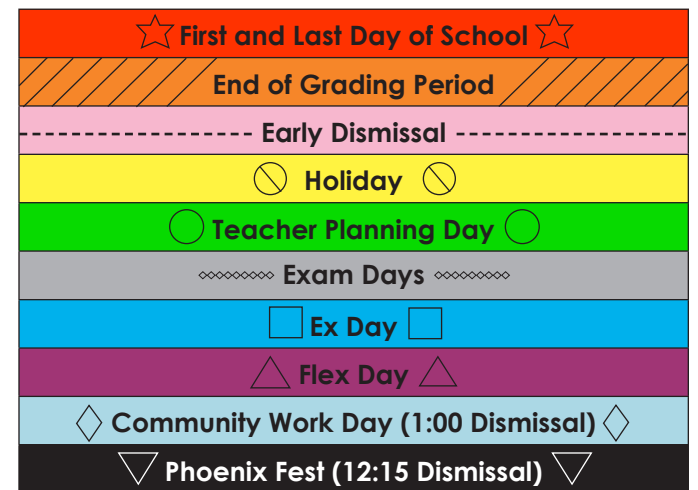

AUGUST

7-12 Teacher Planning Days
13 First Day of School (Orientation Day)

JANUARY

6 Teacher Planning Day
7 School resumes
20 Martin Luther King, Jr. Day (No school)

FEBRUARY

17 President's Day (No school)
18 Teacher Planning Day

SEPTEMBER

2 Labor Day (No school)
23 Teacher Planning Day

OCTOBER

17-18 Fall Break

NOVEMBER

11 Veterans Day (observed) (No school)
27-29 Thanksgiving Break

DECEMBER

23 Winter Break begins

MARCH

23 No school

APRIL

6-10 Spring Break
13 Teacher Planning Day
14 School resumes

MAY

1 No School
25 Memorial Day (No school)

JUNE

6 Graduation, Meymandi Concert Hall, Duke Energy Center for the Performing Arts
10-11 Teacher Planning Days

Additional dates to be added.

October 2019

S	M	T	W	T	F	S
		1	2	3	4	5
6	7	8	9	10	11	12
13	14	15	16	17	18	19
20	21	22	23	24	25	26
27	28	29	30	31		

November 2019

S	M	T	W	T	F	S
					1	2
3	4	5	6	7	8	9
10	11	12	13	14	15	16
17	18	19	20	21	22	23
24	25	26	27	28	29	30

December 2019

S	M	T	W	T	F	S
1	2	3	4	5	6	7
8	9	10	11	12	13	14
15	16	17	18	19	20	21
22	23	24	25	26	27	28
29	30	31				

January 2020

S	M	T	W	T	F	S
			1	2	3	4
5	6	7	8	9	10	11
12	13	14	15	16	17	18
19	20	21	22	23	24	25
26	27	28	29	30	31	

February 2020

S	M	T	W	T	F	S
						1
2	3	4	5	6	7	8
9	10	11	12	13	14	15
16	17	18	19	20	21	22
23	24	25	26	27	28	29

March 2020

S	M	T	W	T	F	S
1	2	3	4	5	6	7
8	9	10	11	12	13	14
15	16	17	18	19	20	21
22	23	24	25	26	27	28
29	30	31				

April 2020

S	M	T	W	T	F	S
			1	2	3	4
5	6	7	8	9	10	11
12	13	14	15	16	17	18
19	20	21	22	23	24	25
26	27	28	29	30		

May 2020

S	M	T	W	T	F	S
					1	2
3	4	5	6	7	8	9
10	11	12	13	14	15	16
17	18	19	20	21	22	23
24	25	26	27	28	29	30
31						

June 2020

S	M	T	W	T	F	S
	1	2	3	4	5	6
7	8	9	10	11	12	13
14	15	16	17	18	19	20
21	22	23	24	25	26	27
28	29	30				

For more detailed calendar information, including athletics events, grade-level parent nights and club and school events, click on "School Calendar" under the "Calendars" tab at www.raleighcharterhs.org.