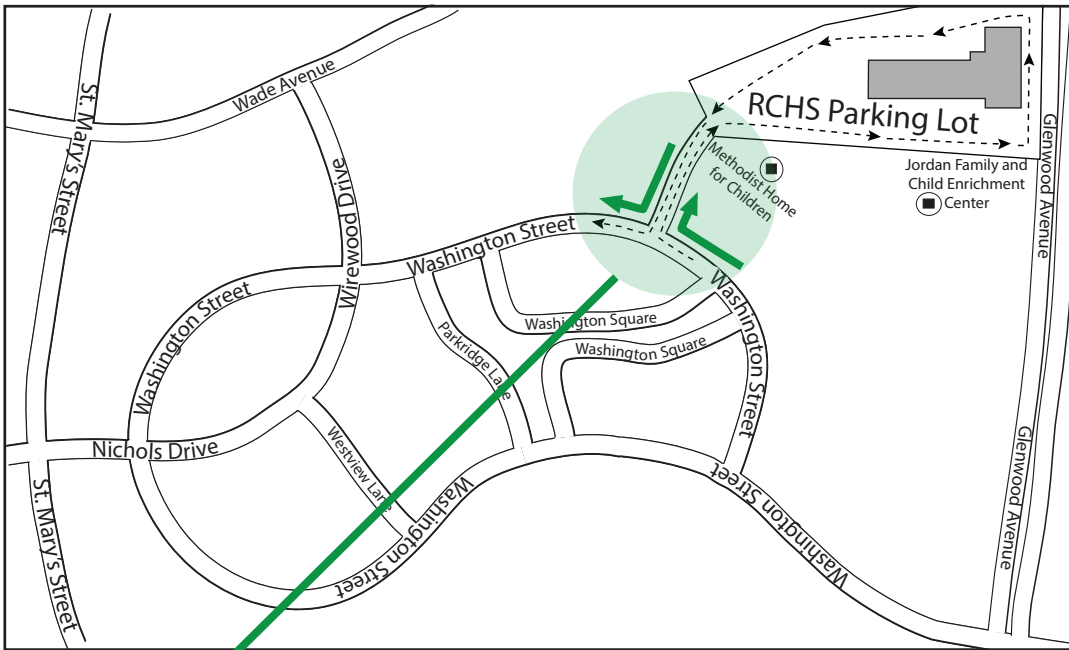

# Entering and Exiting the Raleigh Charter High School Parking Lot

**Right-turn in, right-turn out is the safest and quickest route!** Please follow the Washington Street loop and ONLY turn right into and out of our driveway during carpool hours.

Washington Street is a loop

Glenwood Avenue

**Interested in carpooling this year?**  
 To enter your family into our Carpool Database, please complete the online **Carpool Interest Form**. You can find more information and a link to the form on our website.

Updated contact information and a map showing the locations of participating families will be distributed multiple times over the summer to families seeking carpool arrangements.

Once you receive the map and list of contact information, you may contact nearby families to arrange a carpool. In you have questions, please contact our Phoenix Parents Carpool Coordinator at [carpool@raleighcharterhs.org](mailto:carpool@raleighcharterhs.org)

**To Washington Street (see inset above)**

**NO ENTRANCE. NO EXIT BY CARPOOL DRIVERS.**  
**Students parking in spaces 60-100 must exit here during after school carpool hours.**

No entrance or exit any time. X