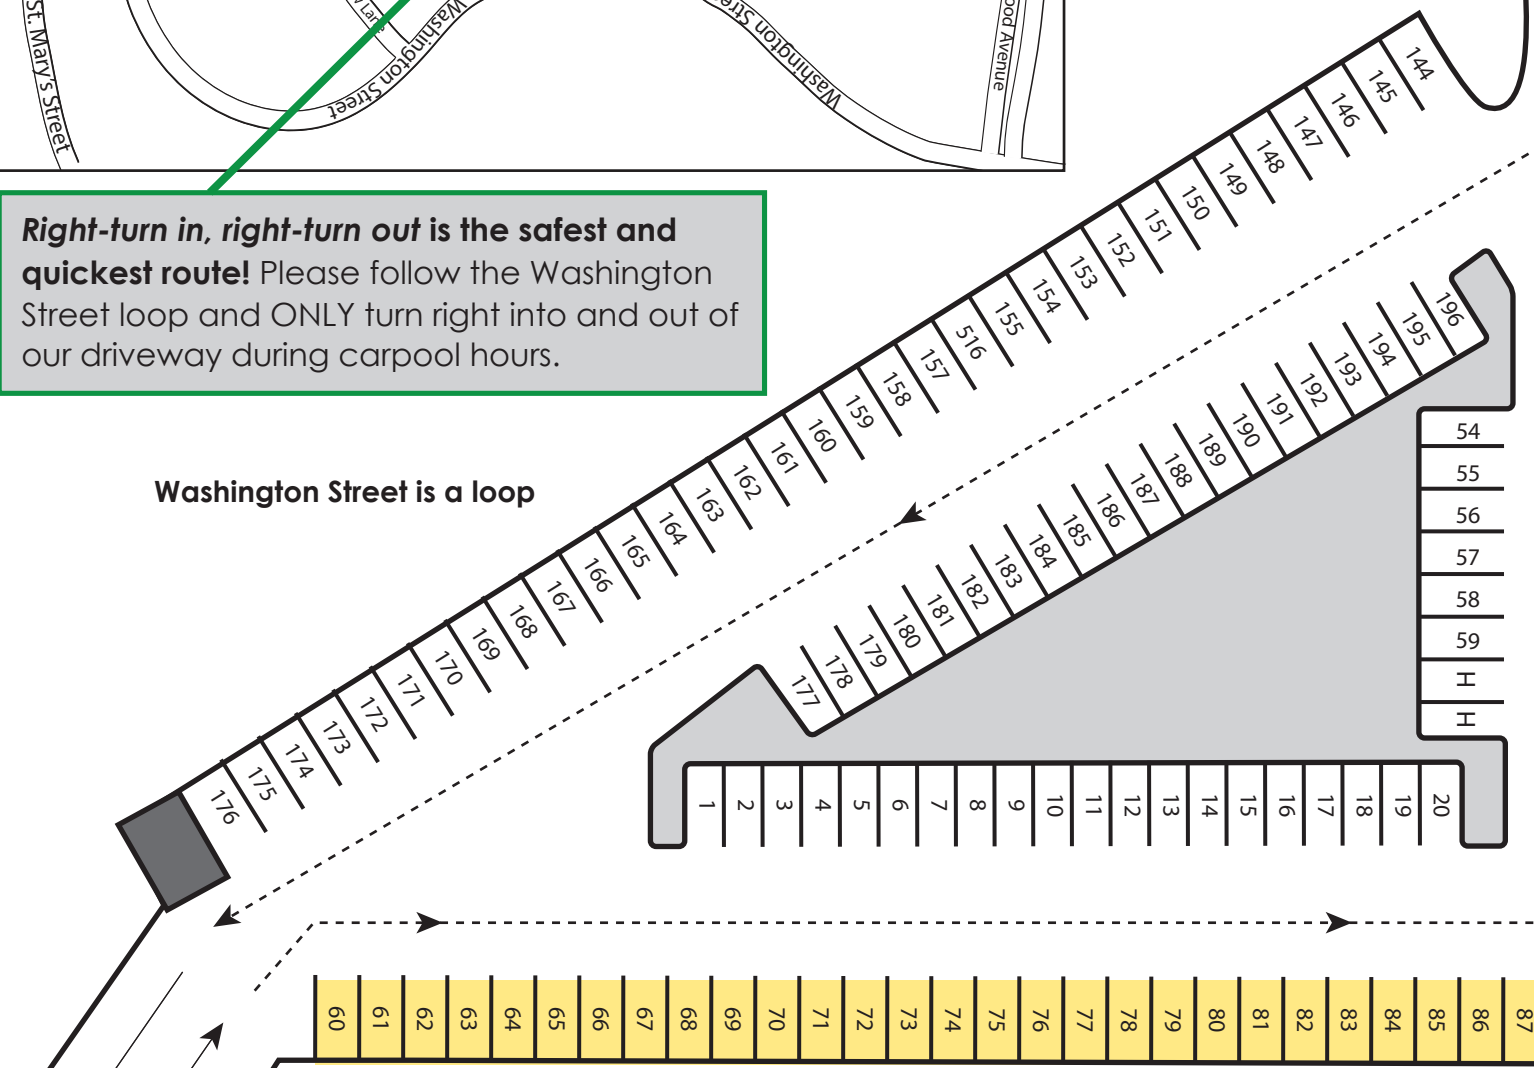

# Entering and Exiting the Raleigh Charter High School Parking Lot

**Right-turn in, right-turn out is the safest and quickest route!** Please follow the Washington Street loop and ONLY turn right into and out of our driveway during carpool hours.

Washington Street is a loop

Glenwood Avenue

**Interested in carpooling this year?**  
 To enter your family into our Carpool Database, please complete the online **Carpool Interest Form**. You can find more information and a link to the form on our website.

**To Washington Street (see inset above)**

**NO ENTRANCE. NO EXIT BY CARPOOL DRIVERS.**  
**Students parking in spaces 60-100 must exit here during after school carpool hours.**

No entrance or exit any time. X

No entrance or exit any time. X