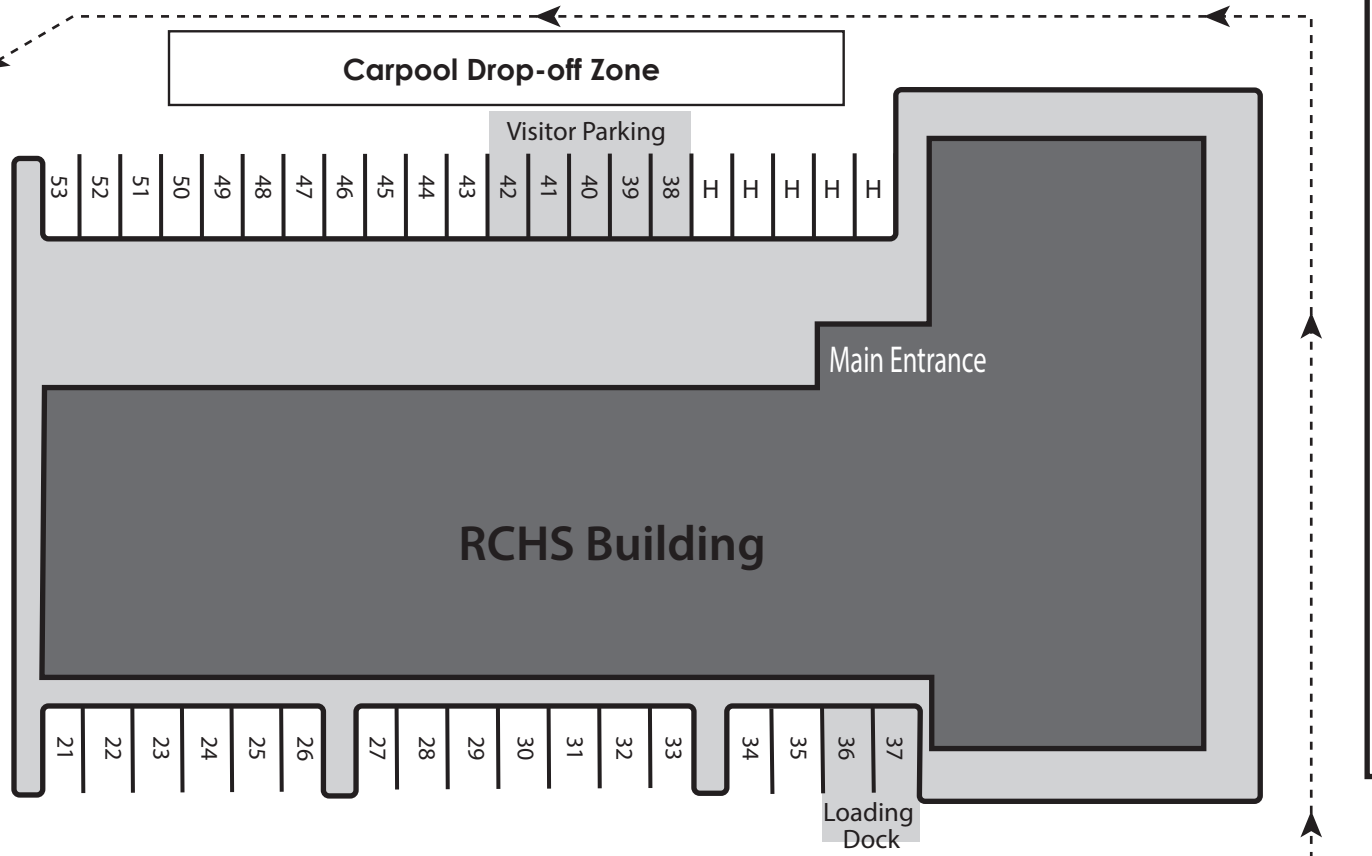

# Entering and Exiting the Raleigh Charter High School Parking Lot

**Right-turn in, right-turn out is the safest and quickest route!** Please follow the Washington Street loop and ONLY turn right into and out of our driveway during carpool hours.

Washington Street is a loop

Glenwood Avenue

**Interested in carpooling this year?**  
 To enter your family into our Carpool Database, please complete the online **Carpool Interest Form**. You can find more information and a link to the form on our website.

**To Washington Street (see inset above)**

**NO ENTRANCE. NO EXIT BY CARPOOL DRIVERS.**  
**Students parking in spaces 60-100 must exit here during after school carpool hours.**

No entrance or exit any time. X

No entrance or exit any time. X